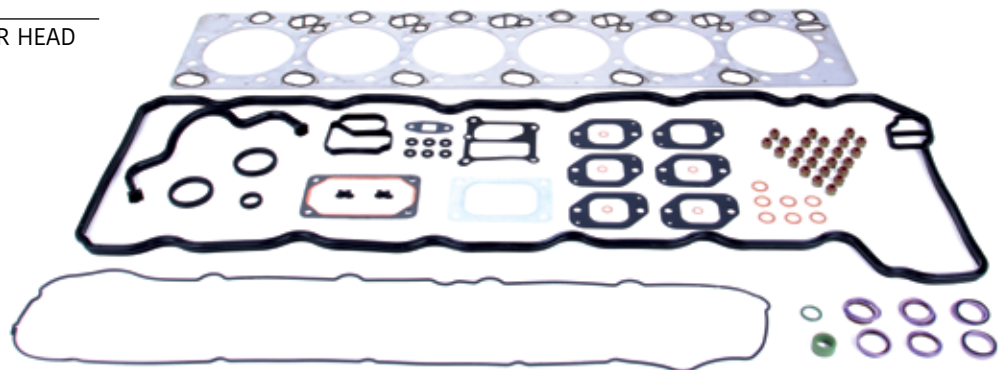

**OEM NO. 21539731**

GASKET SET, CYLINDER HEAD

**CONSAN NO. 04.110.013**

**OEM NO. 7420513037**

GASKET, CYLINDER HEAD

**CONSAN®**

Suitable For

**Kerax 460 | 500 | Magnum DXi 13 | 440 | 460 | 480 | 500 | 520**