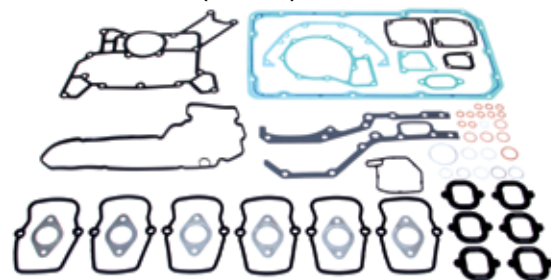

CONSAN NO. 01.030.501

OEM NO. 5410105120

GASKET SET, ENGINE (SPECIAL)