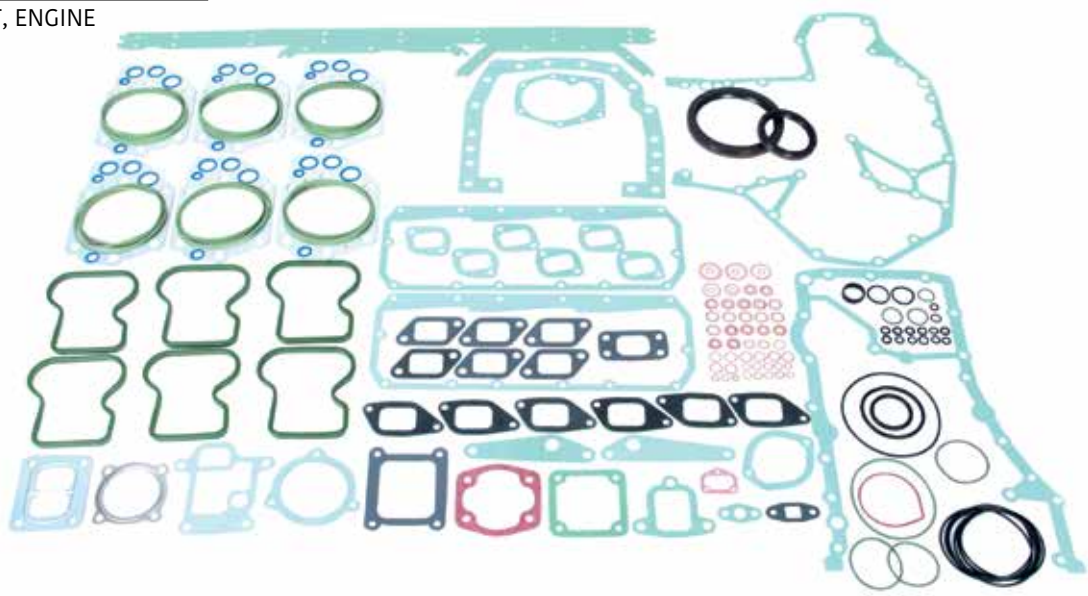

DN 9.01 | DS 9.01-02-03-05-06-08 | DSC 9.01-02-07-08-09-10

Series 92 H-M | Series 93 H-M | Series T 93 H | Series Bus K 93 H

6 Cyl.
115 Ø

CONSAR NO. 03.000.093

OEM NO. 551449

GASKET SET, ENGINE