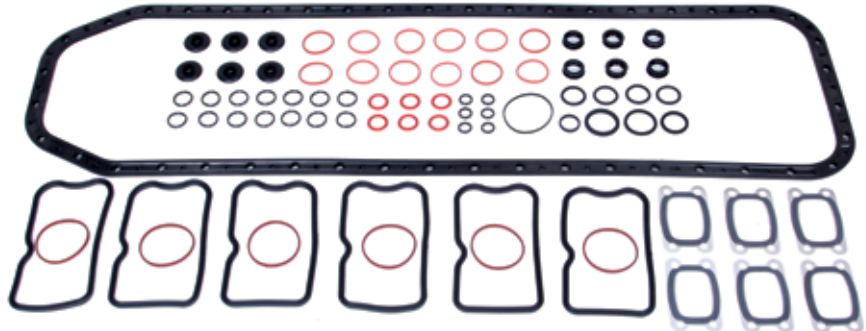

**OEM NO. 381.520**

GASKET SET, ENGINE

**CONSAN NO. 04.000.016-1**

**OEM NO.**

GASKET SET, ENGINE

**CONSAN NO. 04.111.016**

**OEM NO. 276924**

GASKET, CLYLINDER HEAD