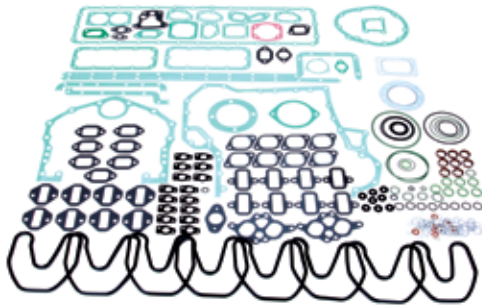

CONSAR NO. 03.030.141

OEM NO.

GASKET SET, ENGINE (SPECIAL)