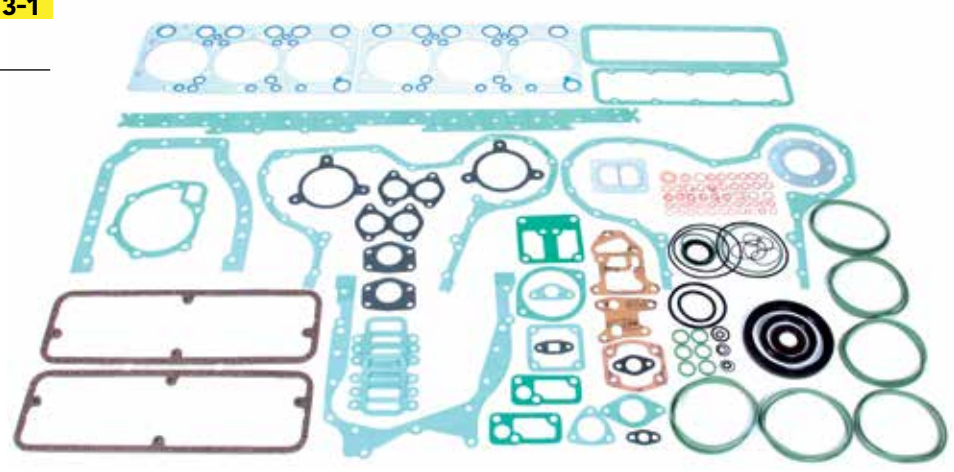

CONSAR NO. 03.000.113-1

OEM NO. 551519

GASKET SET, ENGINE