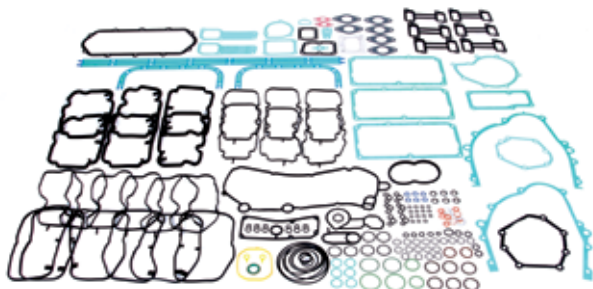

DC 11.01.02.03.04 | DC 16.01.02 | DSC 12.05

Series 4 | 114 | 124 | 164 | T 114 | T 124

6 Cyl.
127 Ø

CONSAN NO. 03.030.124-1

OEM NO. 551386

GASKET SET, ENGINE (SPECIAL)