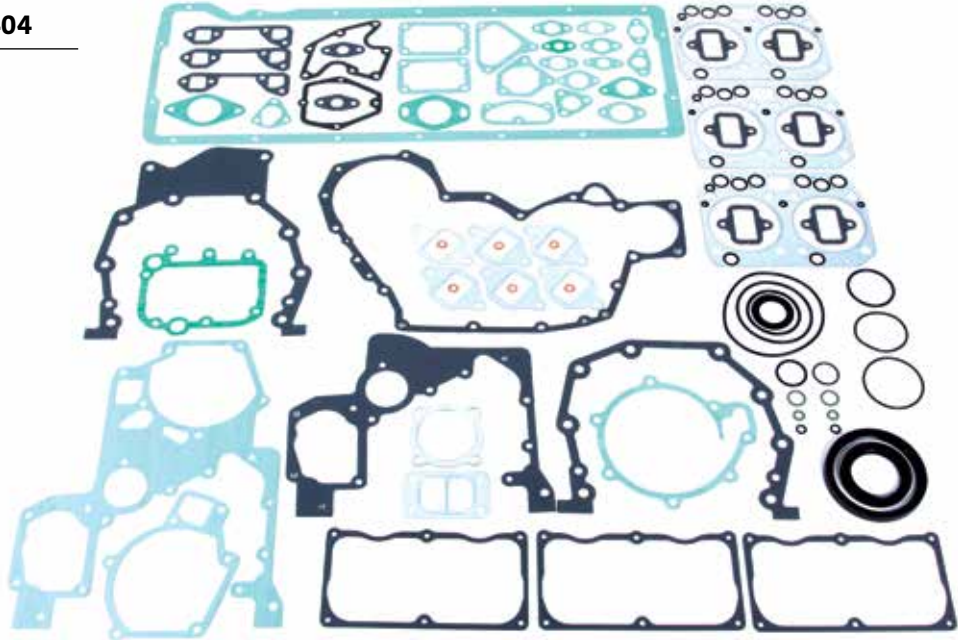

GASKET SET, ENGINE  
(102 Ø) (6 Cyl.)

**CONSAN NO. 02.000.826**

**OEM NO. 51009006531**

GASKET SET, ENGINE  
(108 Ø) (6 Cyl.)

**CONSAN NO. 02.030.230**

**OEM NO.**

GASKET SET, ENGINE (SPECIAL)

**CONSAR®**