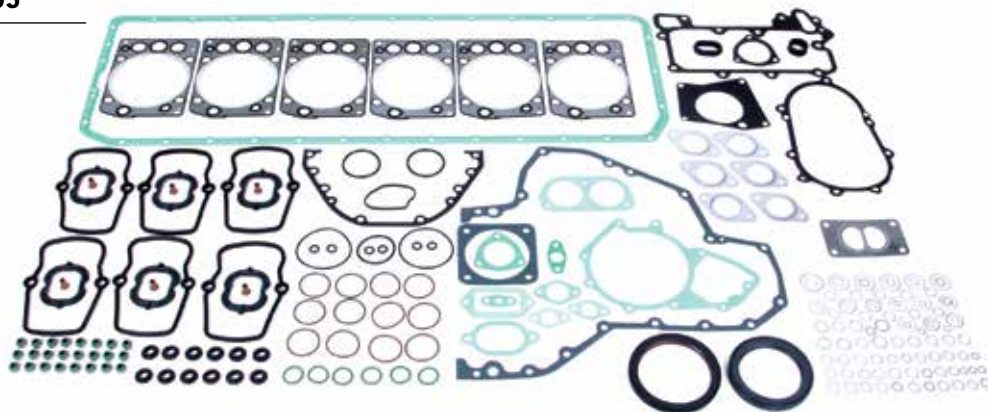

CONSAN NO. 01.000.458

OEM NO. 4570100105

GASKET SET, ENGINE

CONSAN NO. 01.020.457

OEM NO. 4600100505

GASKET SET, CRANK CASE