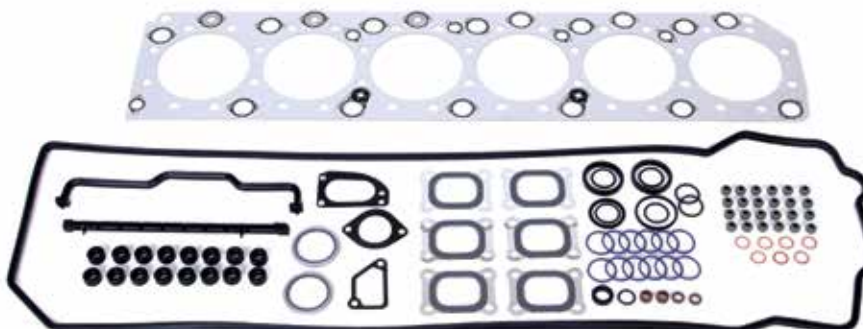

CONSAR NO. 04.010.012C

OEM NO. 3092642

GASKET SET, CYLINDER HEAD