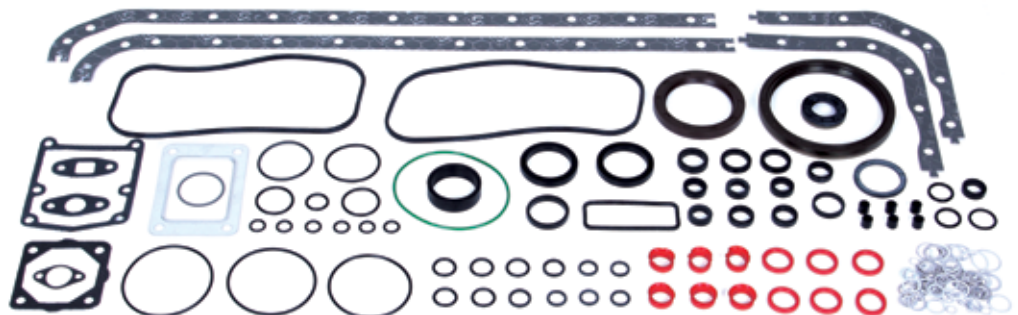

GASKET SET, ENGINE

**CONSAN NO. 04.010.071**

**OEM NO. 275779-7**

GASKET SET, CYLINDER HEAD

**CONSAN NO. 04.020.071**

**OEM NO. 270775**

GASKET SET, CRANK CASE

**TD 71 A - ACE - AG - AGP - AP - APB - AW - F - FA - FC - FD - FQ - FS - FSQ**