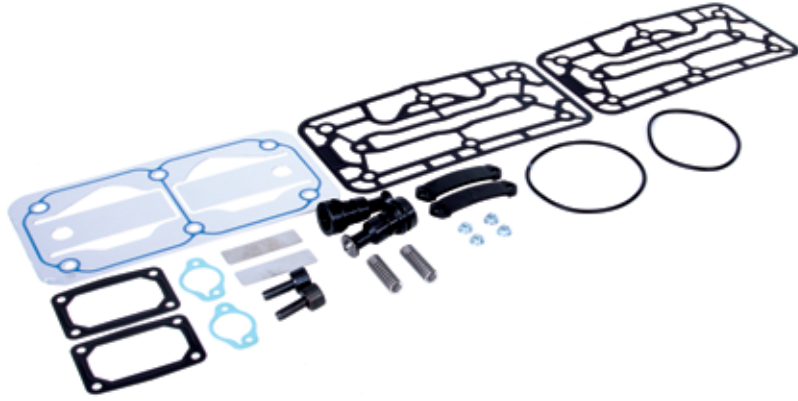

**VOLVO
COMPRESSOR REPAIR KIT - FH16 NEW MODEL**

**COMPRESSOR
APPLICATION**

VOLVO
21101027

KNORR-BREMSE
LK4954-K017528N57

VEHICLE APPLICATION

B7R

CONSAN NO. 04.070.4954