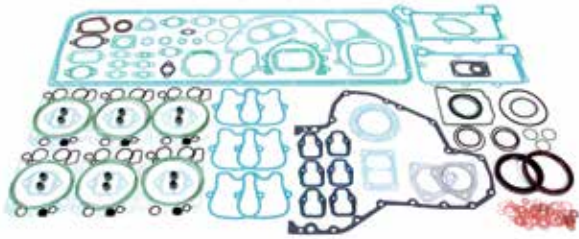

CONSAN NO. 01.000.447-1

OEM NO. 914.983

GASKET SET, ENGINE (128 Ø)