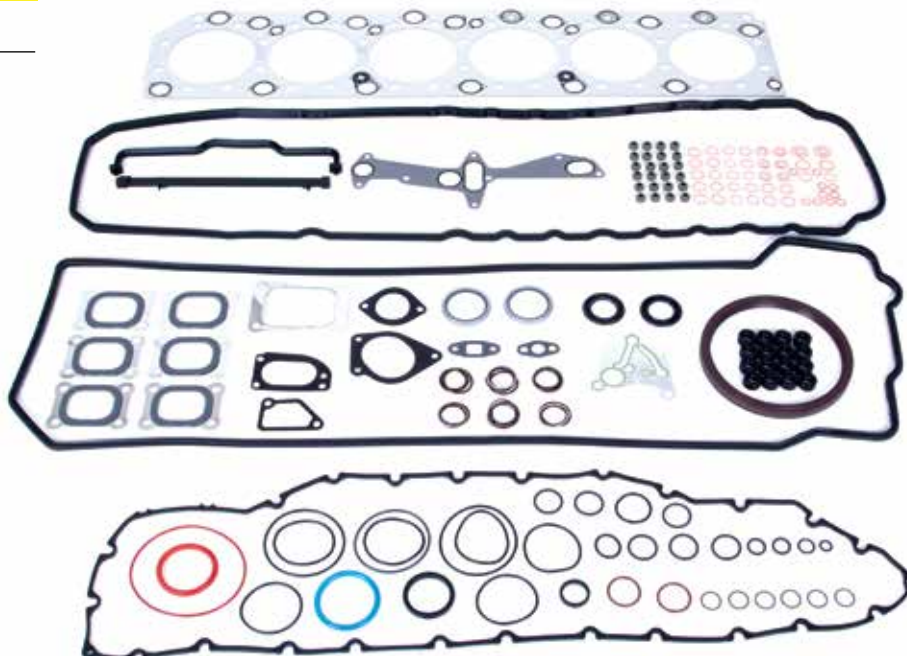

D12C | D12D | DH12D | 340-380-420-460-500

8700 | 9700 | 9900 | B 12 | FH 12 | FM 12 | NH 12

6 Cyl.
131 Ø

CONSAR NO. 04.000.012C

OEM NO. 250.710

GASKET SET, ENGINE