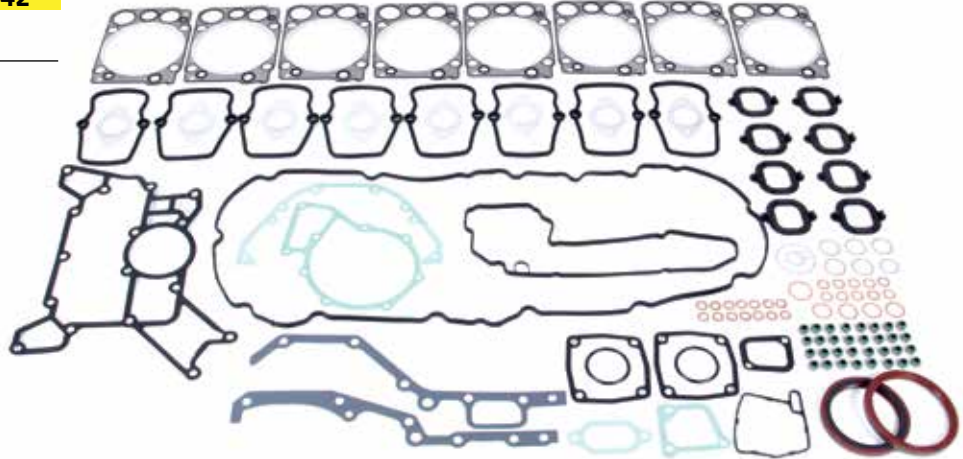

CONSAN NO. 01.000.542

OEM NO. 592.740

GASKET SET, ENGINE

CONSAN NO. 01.010.501

OEM NO. 5410105120

GASKET SET, CYLINDER HEAD