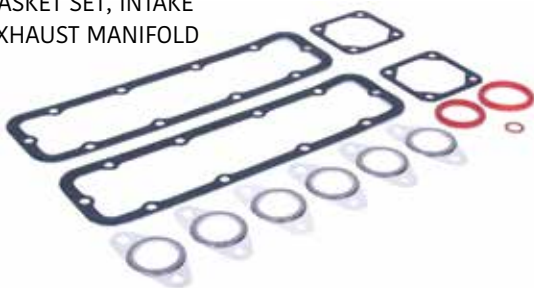

CONSAR NO. 04.040.070

OEM NO. 270771-9

GASKET SET, INTAKE
EXHAUST MANIFOLD