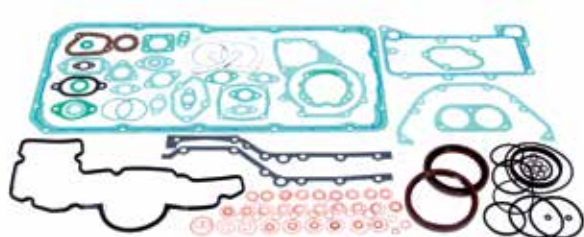

CONSAN NO. 01.020.402

OEM NO. 4220100608

GASKET SET, CRANK CASE (V8)