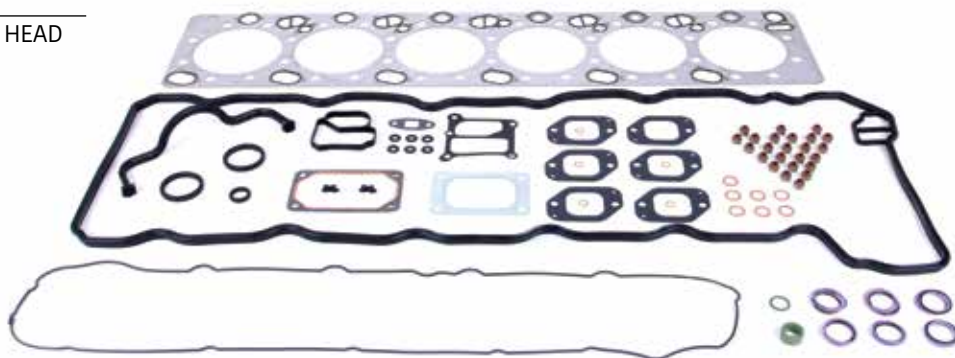

CONSAR NO. 04.010.013

OEM NO. 21539731

GASKET SET, CYLINDER HEAD