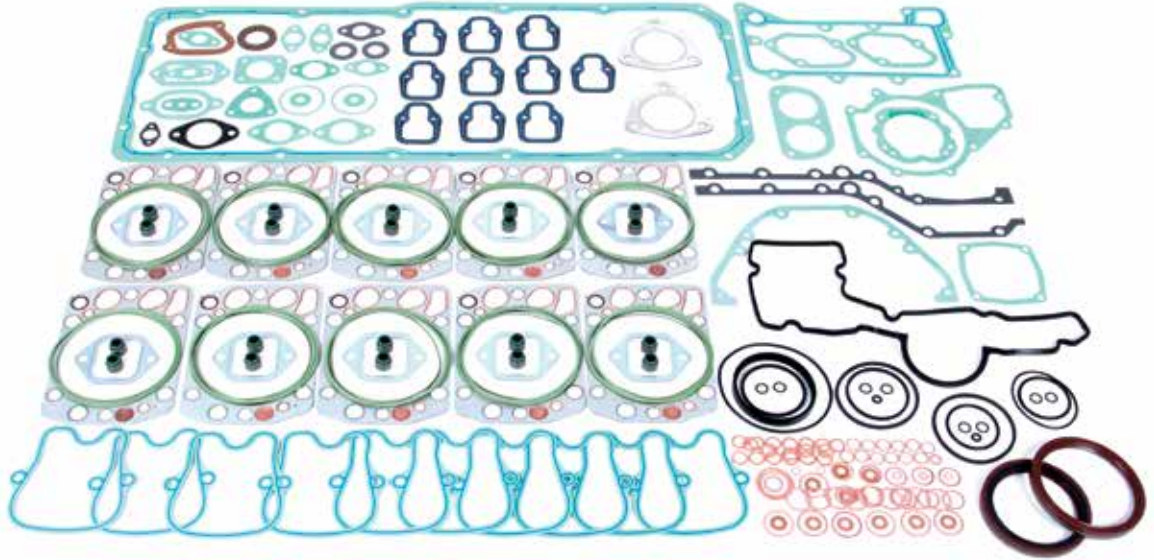

OM 403 | 423 | 443

10 Cyl.
125 Ø
128 Ø

CONSAR NO. 01.000.403

OEM NO. 826.626

GASKET SET, ENGINE (V-10) (125 Ø)