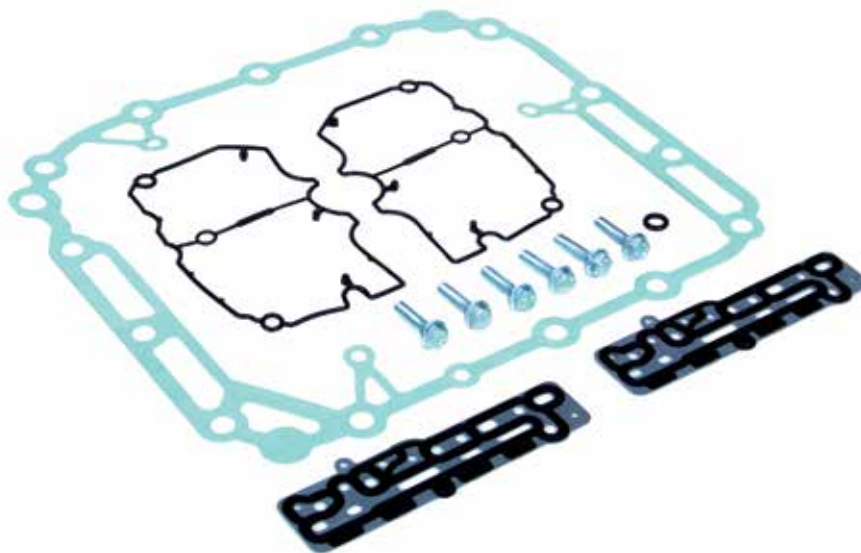

CONSAR NO. 04.080.012

OEM NO. 20785252

GASKET SET, GEARBOX

CONSAR NO. 90.07.009

OEM NO. 20562270

GASKET, GEARBOX