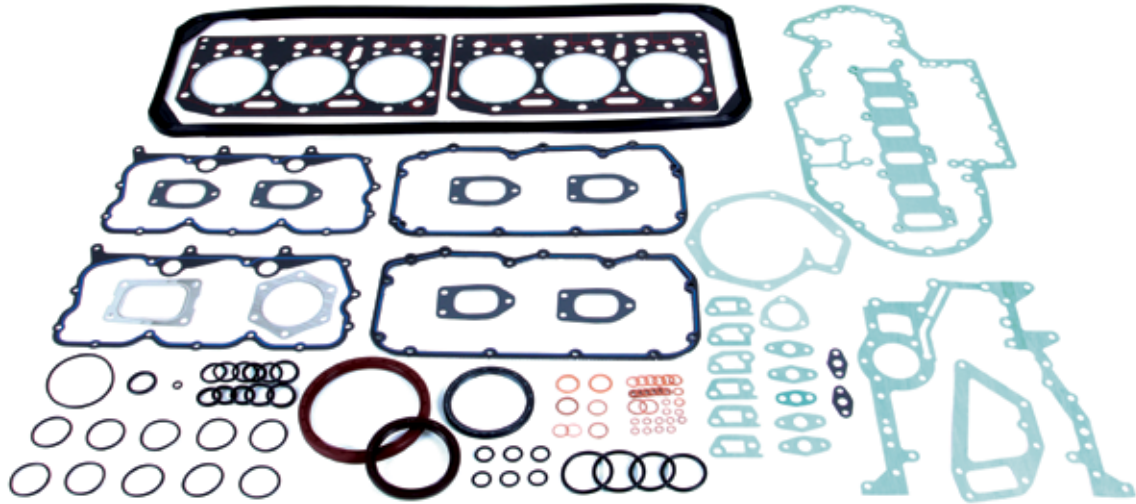

XF 250 M | XF 280 M | XF 315 M | XF 355 M

85 CF | 95 XF | XF 95

6 Cyl.
130 Ø
Euro 3

CONSAN NO. 11.000.9500

OEM NO. 0683337

GASKET SET, ENGINE