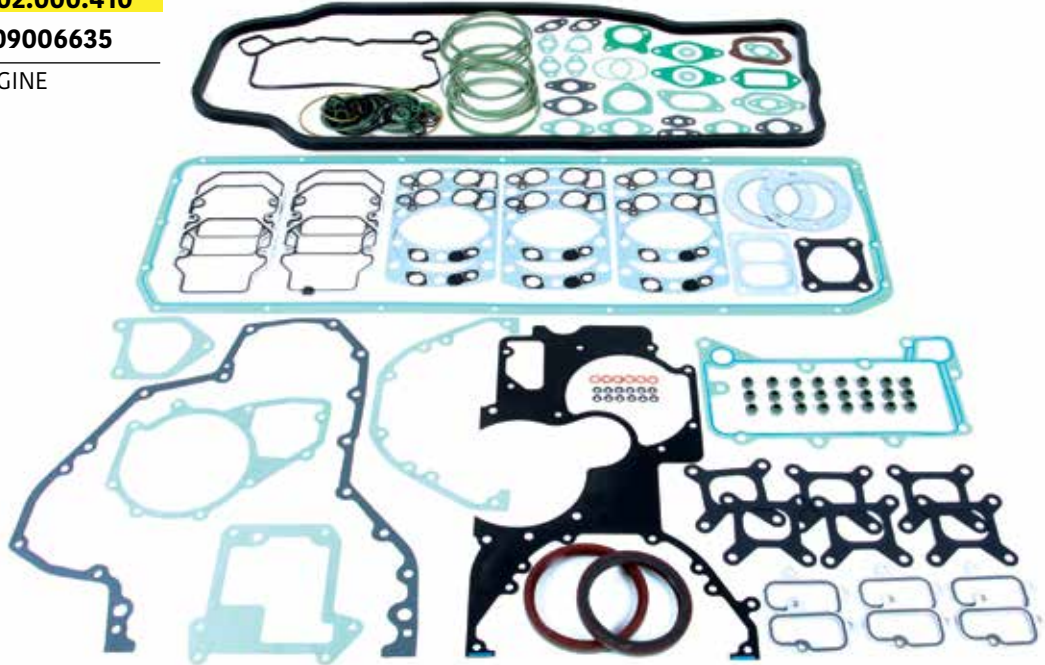

6 Cyl.  
128 Ø

**CONSAN NO. 02.000.410**

**OEM NO. 51009006635**

GASKET SET, ENGINE

**CONSAN NO. 02.020.410**

**OEM NO. 353.551**

GASKET SET, CRANK CASE

**CONSAN NO. 02.030.410**