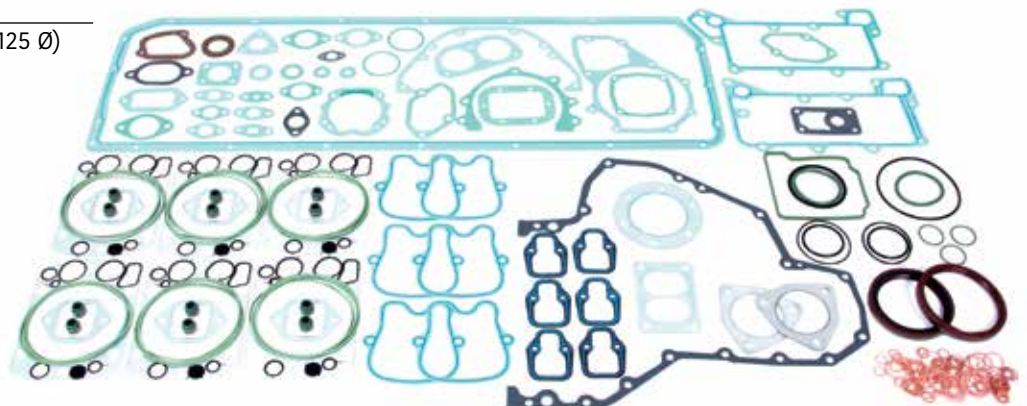

**OEM NO. 829.358**

GASKET SET, ENGINE (125 Ø)

**CONSAN NO. 01.000.427**

**OEM NO. 829.366**

GASKET SET, ENGINE (128 Ø)

**CONSAN NO. 01.000.447**

**OEM NO. 914.983**

GASKET SET, ENGINE (125 Ø)