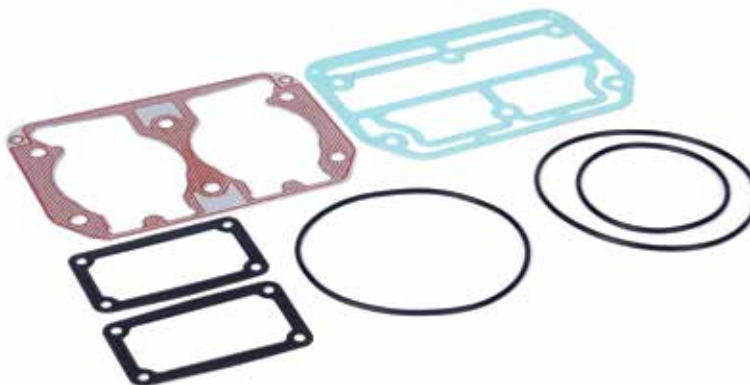

CONSAN NO. 04.070.4825-1