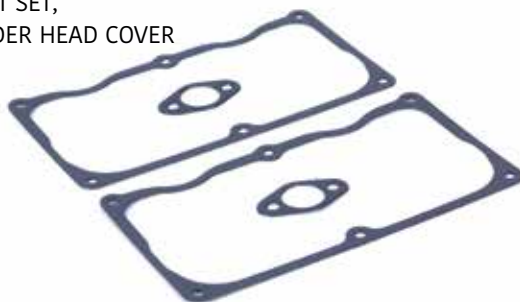

GASKET, CYLINDER HEAD  
(102 Ø)

**CONSAN NO. 02.111.826**

**OEM NO. 51039010379**

GASKET, CYLINDER HEAD  
(108 Ø)

**CONSAN NO. 02.120.153**

**OEM NO. 51039050148**

GASKET SET,  
CYLINDER HEAD COVER

**CONSAN NO. 02.160.230**