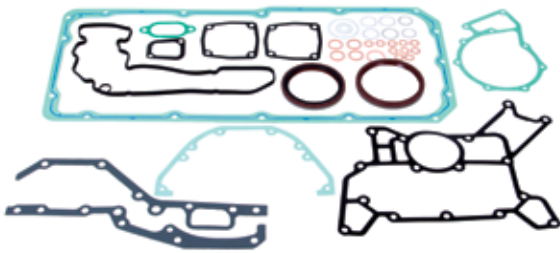

**OEM NO. 5410105220**

GASKET SET, CYLINDER HEAD

**CONSAN NO. 01.010.541**

**OEM NO. 5410100921**

GASKET SET, CYLINDER HEAD

**CONSAN NO. 01.020.502**

**OEM NO. 5420100405**

GASKET SET, CRANK CASE (V8)