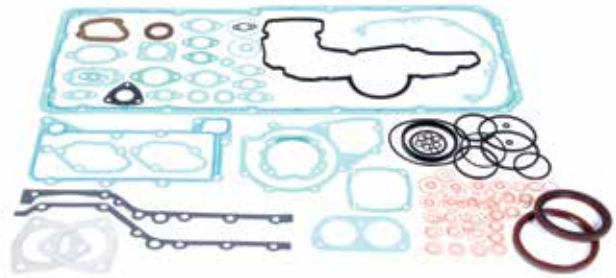

GASKET SET, CRANK CASE (V10)

**CONSAR NO. 01.251.403**

**OEM NO. 4430140022**

GASKET, OIL PAN (V10)

**CONSAR NO. 01.111.401**

**OEM NO. 4220160420**

GASKET, CYLINDER HEAD (125 Ø)

**CONSAR NO. 01.111.421**