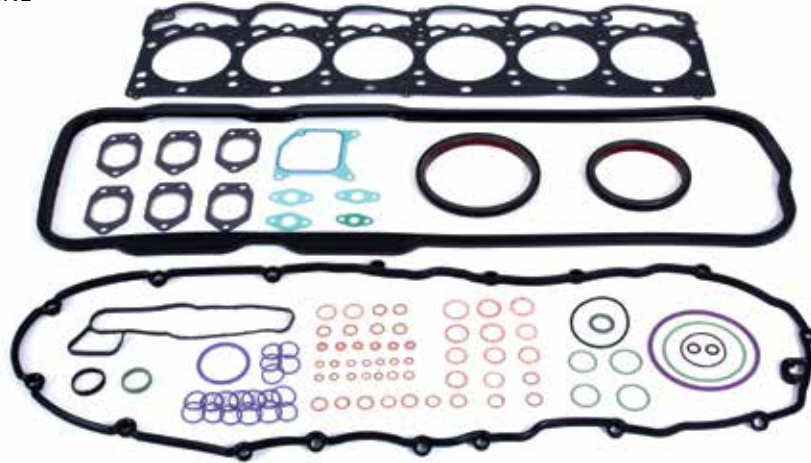

OIL SEAL  
(106 x 125 x 8 mm.) ACM

DAF

**CONSAN NO. 11.000.105**

**OEM NO.**

GASKET SET, ENGINE

**CONSAN NO. 11.010.105**

**OEM NO. 0683657**

GASKET SET, CYLINDER HEAD