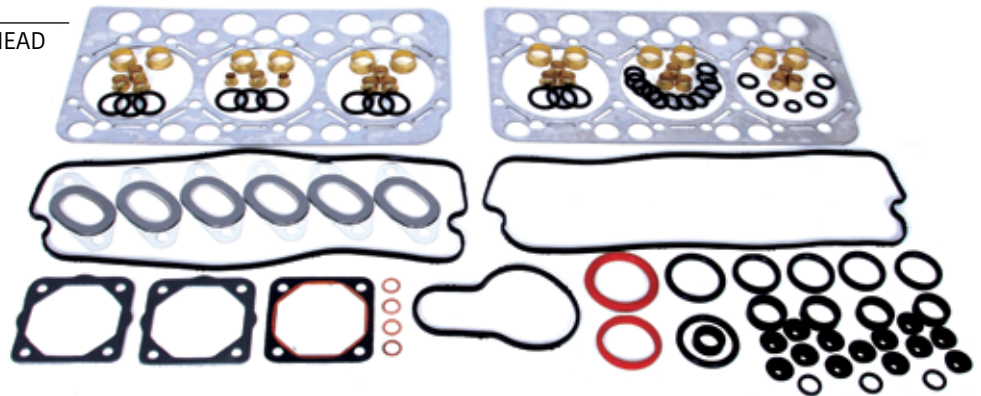

CONSAN NO. 04.010.061

OEM NO. 276821

GASKET SET, CYLINDER HEAD