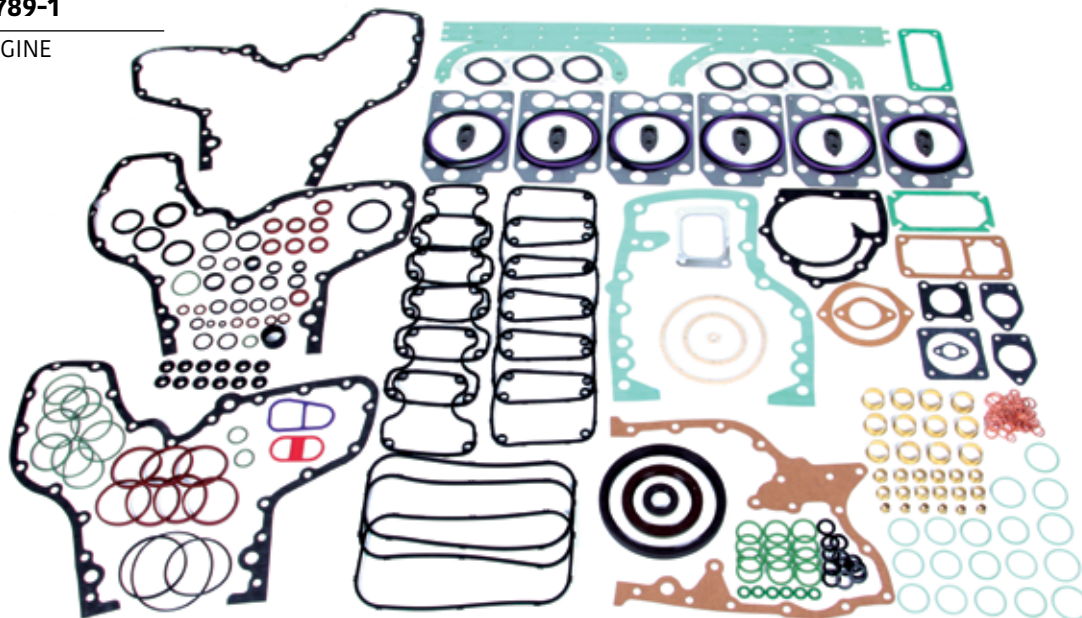

TD 101 F-FA-FC-FD-G-GA-GB-GE | TD 102 F -FH-FL | TD 103 ES

F 10/260/300 | N 10/270/300

6 Cyl.
120,65 Ø

CONSAR NO. 04.000.101

OEM NO. 270789-1

GASKET SET, ENGINE