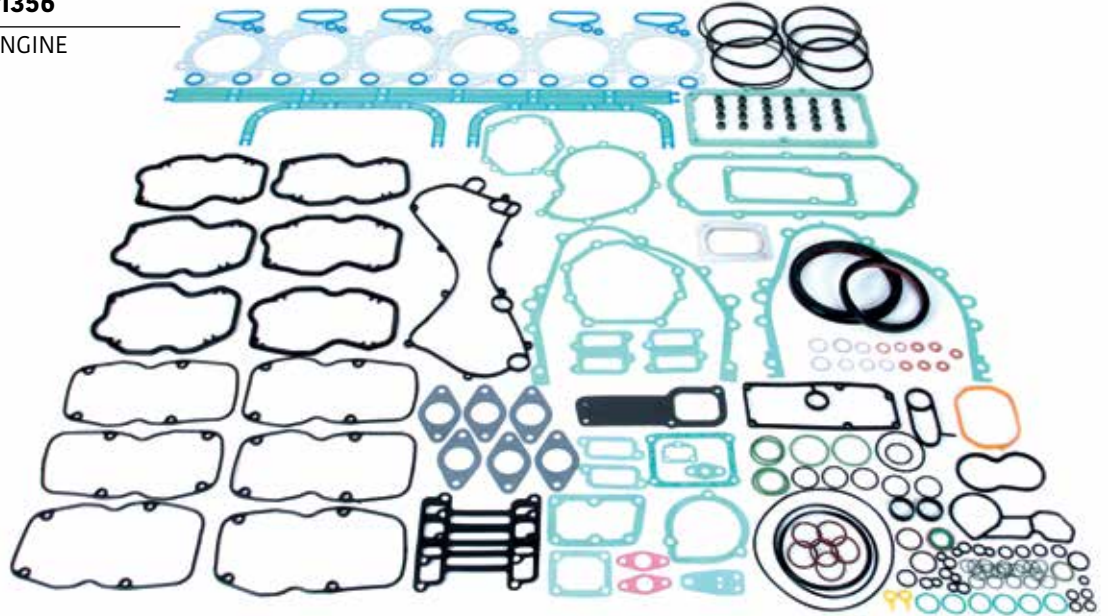

DC 12.01.02.03.04 | DC 12.01.02.03 | DSC 12.05 | DT 12.02.08

Series 4 | 114 | 124 | T 114 | T 124

6 Cyl.
127 Ø

CONSAR NO. 03.000.124

OEM NO. 551356

GASKET SET, ENGINE

CONSAR NO. 03.010.123

OEM NO. 551350

GASKET SET, CYLINDER HEAD