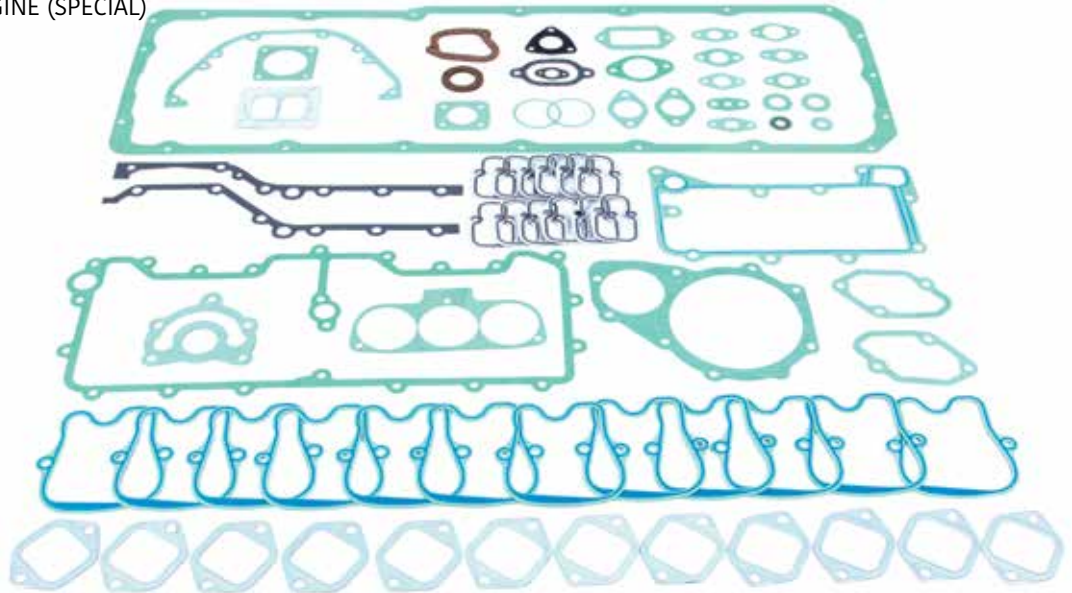

CONSAN NO. 02.030.542

OEM NO.

GASKET SET, ENGINE (SPECIAL)

CONSAN NO. 01.111.441

OEM NO. 51039010356

GASKET, CYLINDER HEAD
(125 Ø)