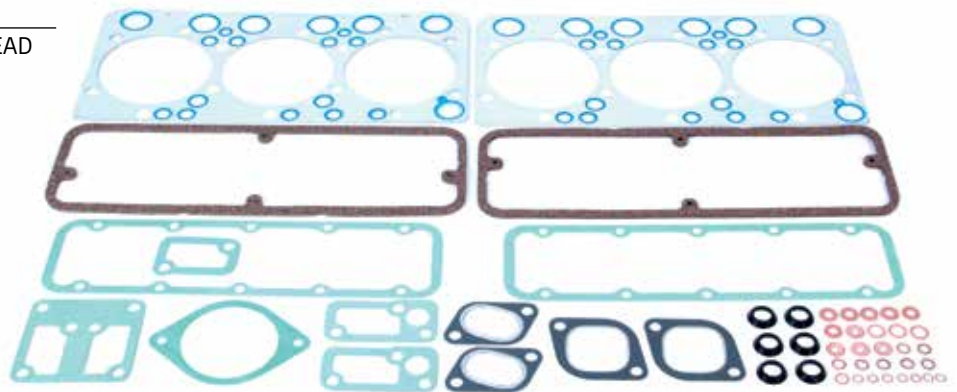

CONSAN NO. 03.010.111

OEM NO. 551427

GASKET SET, CYLINDER HEAD