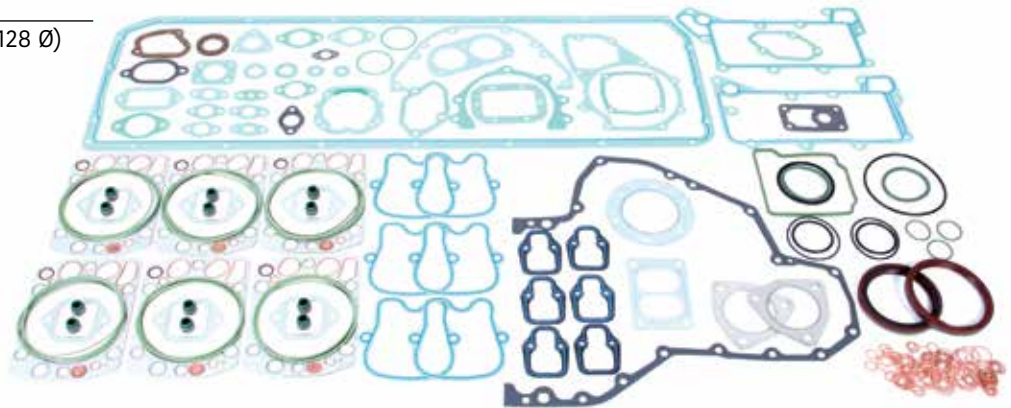

**OEM NO. 829.358**

GASKET SET, ENGINE (125 Ø)

**CONSAN NO. 01.000.427**

**OEM NO. 829.366**

GASKET SET, ENGINE (128 Ø)

**CONSAN NO. 01.000.447**

**OEM NO. 914.983**

GASKET SET, ENGINE (125 Ø)