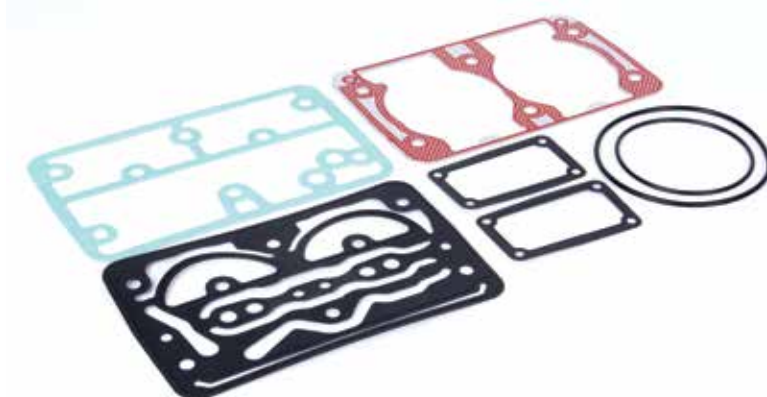

CONSAN NO. 04.070.4930-1