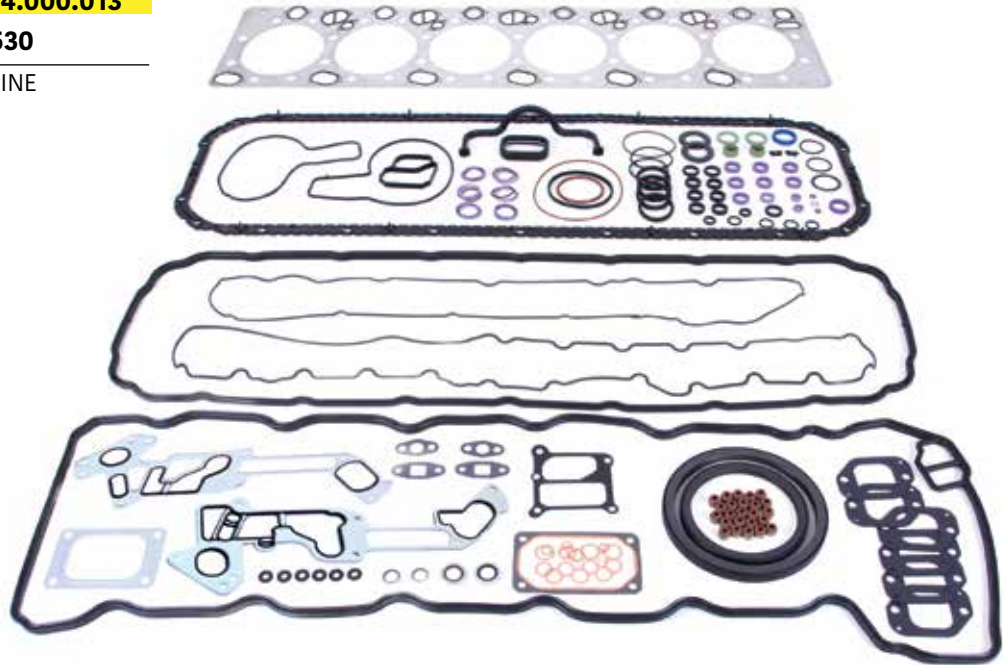

CONSAN NO. 04.000.013

OEM NO. 309.530

GASKET SET, ENGINE