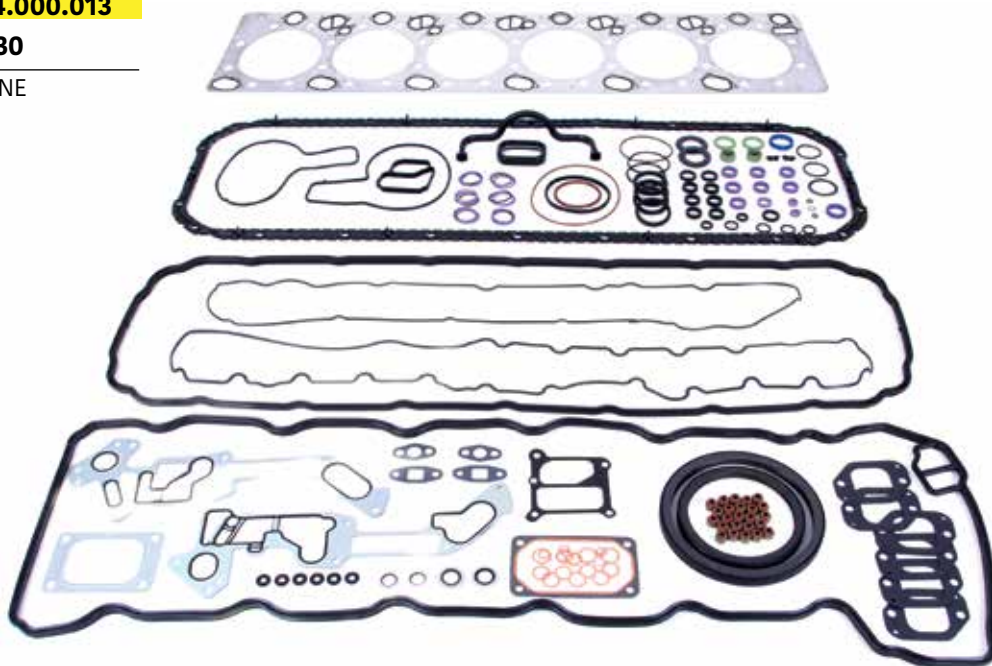

D13A-B 360-400-440-480-500-520

FH 400-440-480-500-520 | FM 360-400-440-480-500

6 Cyl.
131 Ø

CONSAR NO. 04.000.013

OEM NO. 309.530

GASKET SET, ENGINE