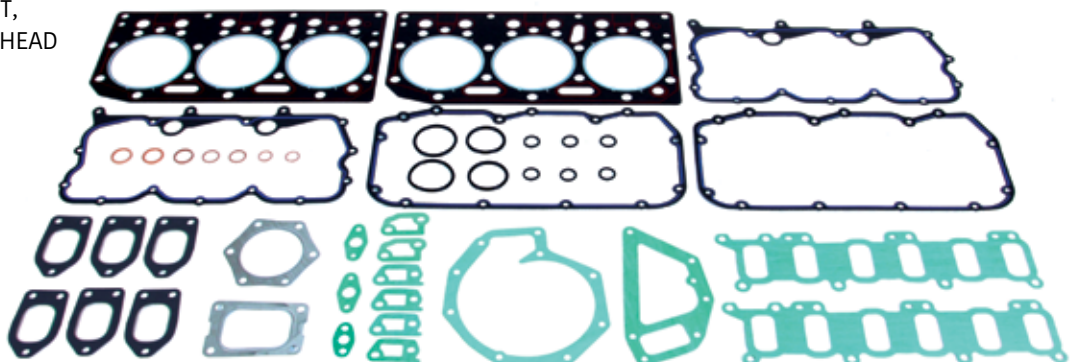

CONSAN NO. 11.010.9500-1

OEM NO. 0683337

GASKET SET,
CYLINDER HEAD