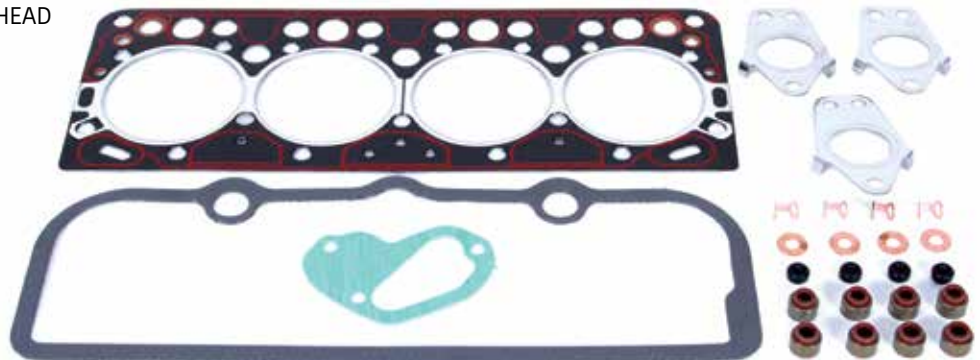

4 Cyl.  
97,50 Ø

**CONSAN NO. 01.000.364**

**OEM NO. 825.825**

GASKET SET, ENGINE

**CONSAN NO. 01.010.364**

**OEM NO. 3640104020**

GASKET SET, CYLINDER HEAD

**CONSAN NO. 01.020.364**